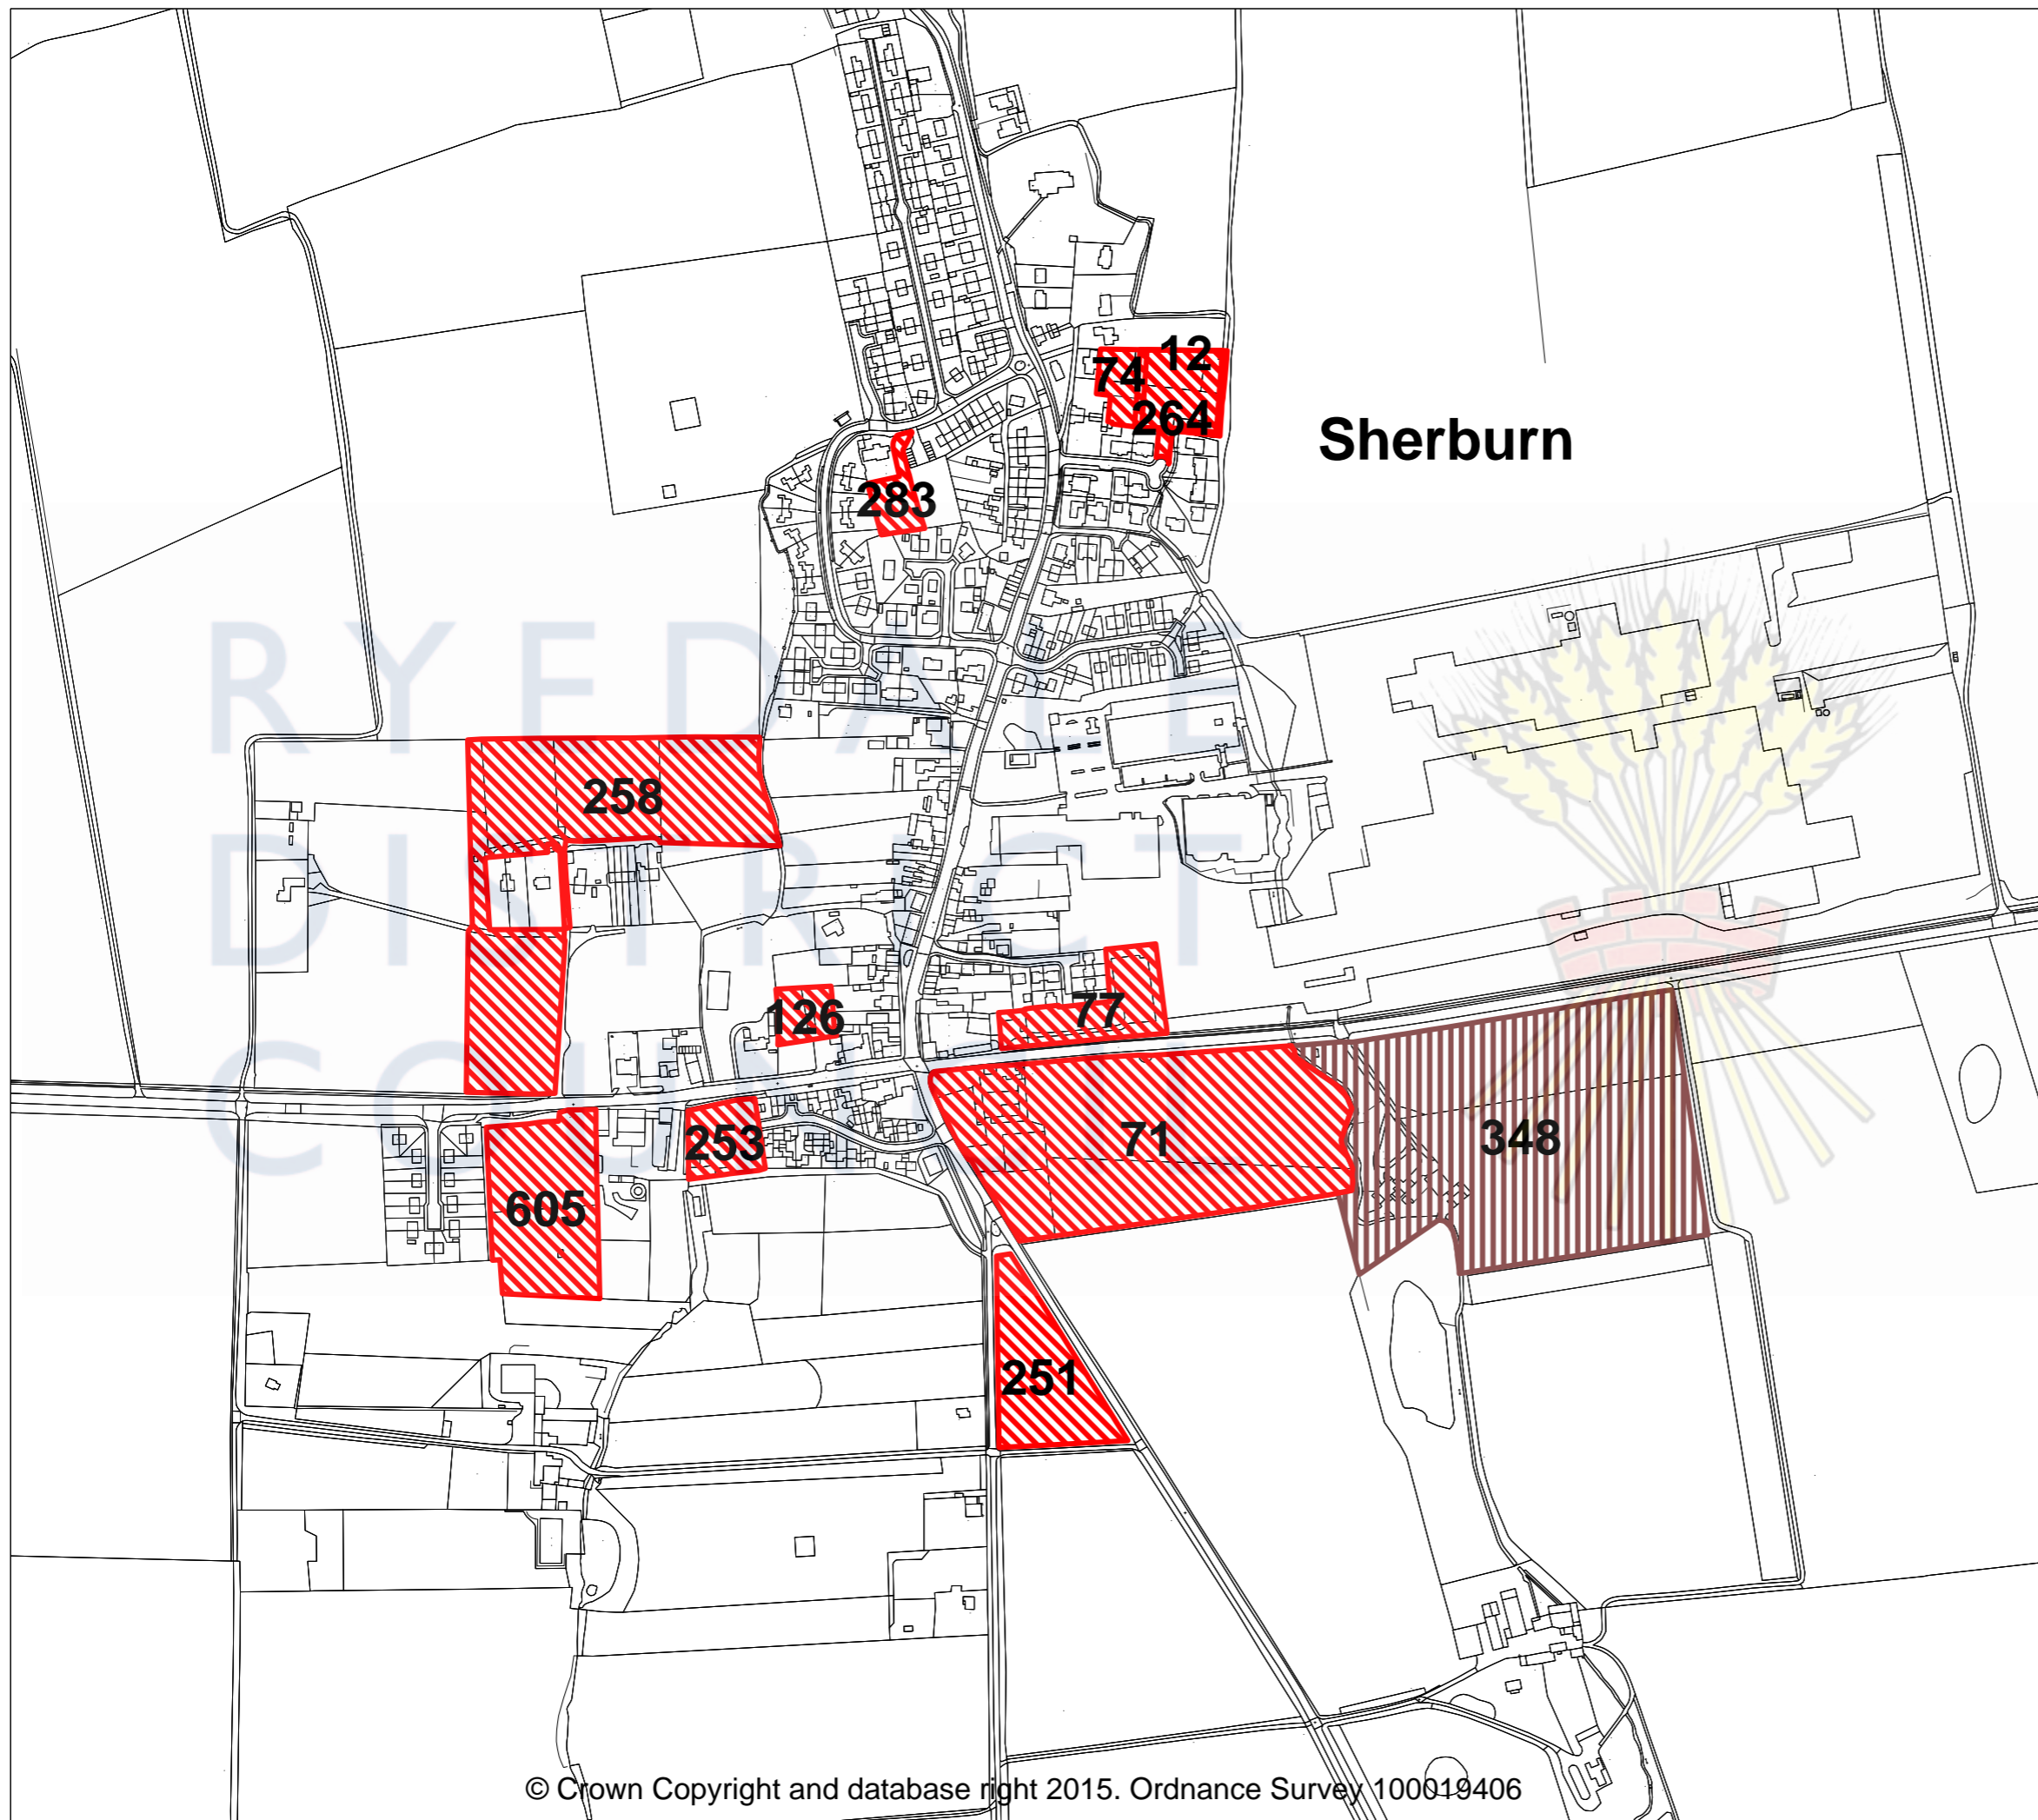

Sherburn

Legend

-  Residential
-  Employment
-  Mixed
-  Leisure / Tourism
-  Retail
-  Not Specified
-  National Park
-  Parish Boundary
-  District Boundary

1 : 5000 on A3
March 2015